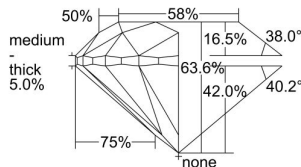

GIA®

FACSIMILE

GIA REPORT 2234128411

Verify this report at gia.edu

GIA DIAMOND DOSSIER®

July 13, 2016
GIA Report Number 2234128411
Shape and Cutting Style ..... Round Brilliant
Measurements ..... 5.53 - 5.57 x 3.53 mm

GRADING RESULTS

Carat Weight ..... 0.70 carat
Color Grade L
Clarity Grade VVS1
Cut Grade ..... Very Good

ADDITIONAL GRADING INFORMATION

Polish ..... Excellent
Symmetry ..... Excellent
Fluorescence ..... Medium Blue
Clarity Characteristics..... Pinpoint, Feather, Cavity
Inscription(s): GIA 2234128411

PROPORTIONS

Profile to actual proportions

GRADING SCALES

GIA COLOR SCALE

COLORED	D
	E
	F
	G
	H
	I
	J
NEAR COLORLESS	K
	L
Faint	M
	N
	O
	P
	Q
	R
	S
	T
	U
	V
	W
	X
	Y
Light	Z

GIA CLARITY SCALE

FLAWLESS	VERY VERY SLIGHTLY INCLUDED	VVS₁	VVS₂	VS₁	VS₂	SI₁	SI₂	I₁	I₂	I₃	
											VERY SLIGHTLY INCLUDED
INTERNALLY FLAWLESS	VERY SLIGHTLY INCLUDED										

GIA CUT SCALE

EXCELLENT
VERY GOOD
GOOD
FAIR
POOR