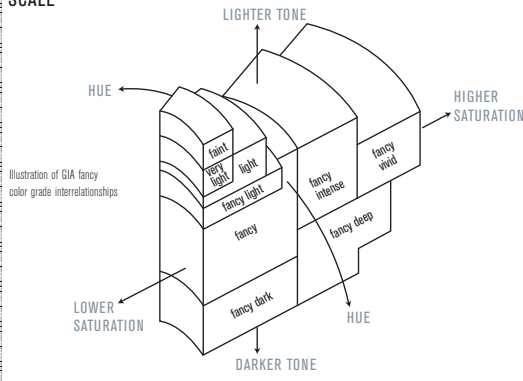

COLORED DIAMOND IDENTIFICATION AND ORIGIN REPORT

GIA REPORT 1156151988

January 15, 2013

Shape and Cutting Style ..... Round Brilliant
Measurements ..... 5.78 - 5.79 x 3.52 mm
Weight ..... 0.72 carat
Color Grade
Origin ..... NATURAL
Grade ..... LIGHT
..... GREEN-YELLOW
Distribution ..... NOT APPLICABLE

Comments:
None

GIA COLORED DIAMOND SCALE

610718360734