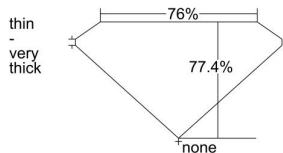

GIA®

FACSIMILE

GIA REPORT 1156798504

Verify this report at gia.edu

GIA DIAMOND DOSSIER®

January 27, 2014
GIA Report Number 1156798504
Shape and Cutting Style ..... Square Modified Brilliant
Measurements ..... 4.72 x 4.67 x 3.62 mm

GRADING RESULTS

Carat Weight ..... 0.71 carat
Color Grade ..... H
Clarity Grade VS1

ADDITIONAL GRADING INFORMATION

Polish ..... Very Good
Symmetry ..... Good
Fluorescence ..... None
Clarity Characteristics ..... Crystal, Cloud
Inscription(s): GIA 1156798504

PROPORTIONS

Profile not to actual proportions

GRADING SCALES

GIA COLOR SCALE		GIA CLARITY SCALE			
COLORLESS	D	VERY VERY SLIGHTLY INCLUDED	FLAWLESS		
	E		INTERNALLY FLAWLESS		
	F	VERY SLIGHTLY INCLUDED	VVS₁		
	G		VVS₂		
	H		VS₁		
	NEAR COLORLESS	I	SLIGHTLY INCLUDED	VS₂	
		J		SI₁	
		FAINT	K	INCLUDED	SI₂
			L		I₁
			M		I₂
VERY LIGHT	N	LIGHT	I₃		
	O				
	P				
	Q				
	R