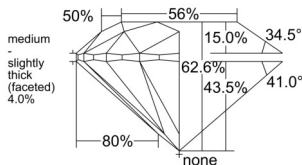

GIA®

FACSIMILE

GIA REPORT 1172648273

Verify this report at GIA.edu

GIA NATURAL DIAMOND DOSSIER®

June 13, 2025
GIA Report Number 1172648273
Shape and Cutting Style ..... Round Brilliant
Measurements ..... 6.07 - 6.09 x 3.81 mm

GRADING RESULTS

Carat Weight ..... 0.87 carat
Color Grade ..... E
Clarity Grade VS2
Cut Grade ..... Excellent

ADDITIONAL GRADING INFORMATION

Polish ..... Very Good
Symmetry ..... Excellent
Fluorescence ..... Medium Blue
Clarity Characteristics..... Crystal, Feather, Cloud
Inspection(s): GIA 1172648273

PROPORTIONS

GRADING SCALES

GIA COLOR SCALE

COLOREDNESS	D
	E
	F
	G
	H
	I
	J
NEAR COLORLESS	K
	L
Faint	M
	N
	O
	P
	Q
	R
	S
	T
	U
	V
	W
	X
	Y
	Z

GIA CLARITY SCALE

FLAWLESS	INTERNAL FLAWLESS	
		FLAWLESS
VERY VERY SLIGHTLY INCLUDED	VVS₁	
	VVS₂	
VERY SLIGHTLY INCLUDED	VS₁	
	VS₂	
SLIGHTLY INCLUDED	SI₁	
	SI₂	
INCLUDED	I₁	
	I₂	
	I₃	

GIA CUT SCALE

EXCELLENT
VERY GOOD
GOOD
FAIR
POOR