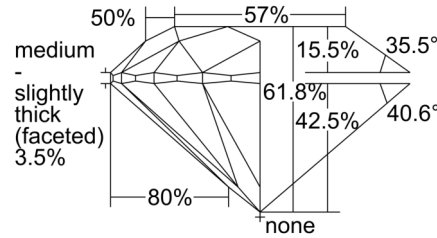

GIA NATURAL DIAMOND GRADING REPORT

September 26, 2024
 GIA Report Number 1179171888
 Shape and Cutting Style Round Brilliant
 Measurements 6.50 - 6.53 x 4.03 mm

GRADING RESULTS

Carat Weight 1.05 carat
 Color Grade H
 Clarity Grade VVS1
 Cut Grade Excellent

ADDITIONAL GRADING INFORMATION

Polish Excellent
 Symmetry Excellent
 Fluorescence None
 Inscription(s): GIA 1179171888, blue nile

PROPORTIONS

Profile to actual proportions

CLARITY CHARACTERISTICS

KEY TO SYMBOLS*

- Cloud
- Pinpoint
- Feather

* Red symbols denote internal characteristics (inclusions). Green or black symbols denote external characteristics (blemishes). Diagram is an approximate representation of the diamond, and symbols shown indicate type, position, and approximate size of clarity characteristics. All clarity characteristics may not be shown. Details of finish are not shown.