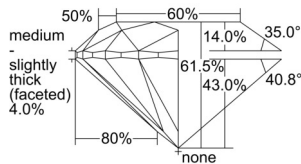

GIA®

FACSIMILE

GIA REPORT 1203165444

Verify this report at GIA.edu

GIA NATURAL DIAMOND DOSSIER®

September 30, 2024
GIA Report Number 1203165444
Shape and Cutting Style ..... Round Brilliant
Measurements ..... 5.47 - 5.51 x 3.37 mm

GRADING RESULTS

Carat Weight ..... 0.63 carat
Color Grade ..... G
Clarity Grade VS2
Cut Grade ..... Excellent

ADDITIONAL GRADING INFORMATION

Polish ..... Excellent
Symmetry ..... Excellent
Fluorescence ..... Medium Blue
Clarity Characteristics ..... Crystal
Inscription(s): GIA 1203165444

PROPORTIONS

Profile to actual proportions

GRADING SCALES

GIA COLOR SCALE	GIA CLARITY SCALE	GIA CUT SCALE	
D	FLAWLESS	EXCELLENT	
E	INTERNALLY FLAWLESS		
F		VVS₁	VERY GOOD
G	VVS₂		
H	VS₁	GOOD	
I	VS₂		
J	SI₁	FAIR	
K	SI₂		
L	I₁	POOR	
M	I₂		
N	I₃		
O			
P			
Q			
R			
S			
T			
U			
V			
W			
X			
Y			
Z