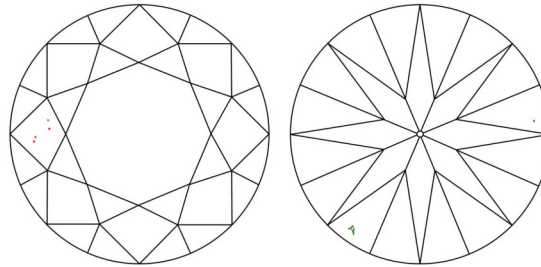

 Carat Weight ..... 1.23 carat  
 Color Grade ..... J  
 Clarity Grade ..... VVS2  
 Cut Grade ..... Excellent

**ADDITIONAL GRADING INFORMATION**

 Polish ..... Very Good  
 Symmetry ..... Excellent  
 Fluorescence ..... Strong Blue  
 Inscription(s): GIA 1232601136

**Comments:** Additional pinpoints, clouds and internal graining are not shown.

**PROPORTIONS**

Profile to actual proportions

**CLARITY CHARACTERISTICS**

**KEY TO SYMBOLS\***

- Pinpoint
- ◡ Cavity

\* Red symbols denote internal characteristics (inclusions). Green or black symbols denote external characteristics (blemishes). Diagram is an approximate representation of the diamond, and symbols shown indicate type, position, and approximate size of clarity characteristics. All clarity characteristics may not be shown. Details of finish are not shown.