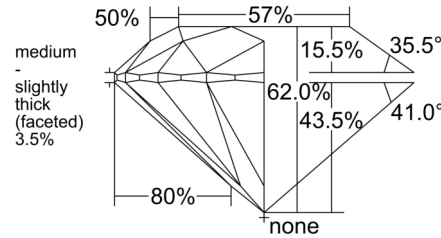

**GIA NATURAL DIAMOND GRADING REPORT**

 June 13, 2025  
 GIA Report Number ..... 1232601136  
 Shape and Cutting Style ..... Round Brilliant  
 Measurements ..... 6.84 - 6.86 x 4.25 mm

**GRADING RESULTS**

 Carat Weight ..... 1.23 carat  
 Color Grade ..... J  
 Clarity Grade ..... VVS2  
 Cut Grade ..... Excellent

**ADDITIONAL GRADING INFORMATION**

 Polish ..... Very Good  
 Symmetry ..... Excellent  
 Fluorescence ..... Strong Blue  
 Inscription(s): GIA 1232601136

**Comments:** Additional pinpoints, clouds and internal graining are not shown.

**PROPORTIONS**

Profile to actual proportions

**CLARITY CHARACTERISTICS**

**KEY TO SYMBOLS\***

- Pinpoint
- ◡ Cavity

\* Red symbols denote internal characteristics (inclusions). Green or black symbols denote external characteristics (blemishes). Diagram is an approximate representation of the diamond, and symbols shown indicate type, position, and approximate size of clarity characteristics. All clarity characteristics may not be shown. Details of finish are not shown.