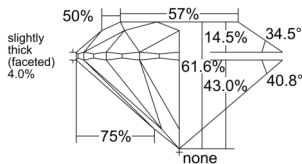

GIA®

FACSIMILE

GIA REPORT 1232621834

Verify this report at GIA.edu

GIA NATURAL DIAMOND DOSSIER®

June 27, 2025
GIA Report Number 1232621834
Shape and Cutting Style ..... Round Brilliant
Measurements ..... 5.16 - 5.18 x 3.18 mm

GRADING RESULTS

Carat Weight ..... 0.52 carat
Color Grade ..... E
Clarity Grade S11
Cut Grade ..... Excellent

ADDITIONAL GRADING INFORMATION

Polish ..... Excellent
Symmetry ..... Excellent
Fluorescence ..... None
Clarity Characteristics ..... Cloud
Inscription(s): GIA 1232621834

Scan the QR code to access the Tracr™ provenance data.

GIA.edu

PROPORTIONS

Profile to actual proportions