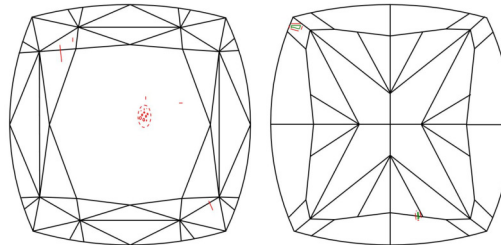

Carat Weight ..... 1.45 carat  
 Color Grade ..... Fancy Light Yellow  
 Color Origin ..... Natural  
 Color Distribution ..... Even  
 Clarity Grade ..... SI1  
 Proportions:

Polish ..... Excellent  
 Symmetry ..... Very Good  
 Fluorescence ..... Faint  
 Inscription(s): GIA 1232805594  
**Comments:** Additional clouds are not shown. Pinpoints are not shown.

**ADDITIONAL INFORMATION**

**GIA COLORED DIAMOND SCALE**

Illustration of GIA fancy color grade interrelationships

**GIA CLARITY SCALE**

FLAWLESS
INTERNALLY FLAWLESS
VVS <sub>1</sub>
VVS <sub>2</sub>
VS <sub>1</sub>
VS <sub>2</sub>
SI <sub>1</sub>
SI <sub>2</sub>
I <sub>1</sub>
I <sub>2</sub>
I <sub>3</sub>

**CLARITY CHARACTERISTICS**

**KEY TO SYMBOLS\***

-  Cloud
-  Indented Natural
-  Crystal
-  Feather
-  Needle

\* Red symbols denote internal characteristics (inclusions). Green or black symbols denote external characteristics (blemishes). Diagram is an approximate representation of the diamond, and symbols shown indicate type, position, and approximate size of clarity characteristics. All clarity characteristics may not be shown. Details of finish are not shown.