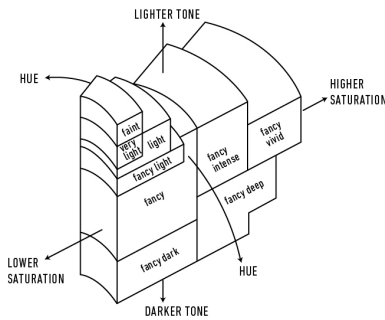

Carat Weight ..... 1.45 carat  
 Color Grade ..... Fancy Light Yellow  
 Color Origin ..... Natural  
 Color Distribution ..... Even  
 Clarity Grade ..... SI1  
 Proportions:

Polish ..... Excellent  
 Symmetry ..... Very Good  
 Fluorescence ..... Faint  
 Inscription(s): GIA 1232805594  
**Comments:** Additional clouds are not shown. Pinpoints are not shown.

**ADDITIONAL INFORMATION**

**GIA COLORED DIAMOND SCALE**

Illustration of GIA fancy color grade interrelationships

**GIA CLARITY SCALE**

FLAWLESS
INTERNALLY FLAWLESS
VVS <sub>1</sub>
VVS <sub>2</sub>
VS <sub>1</sub>
VS <sub>2</sub>
SI <sub>1</sub>
SI <sub>2</sub>
I <sub>1</sub>
I <sub>2</sub>
I <sub>3</sub>

**CLARITY CHARACTERISTICS**

**KEY TO SYMBOLS\***

-  Cloud
-  Indented Natural
-  Crystal
-  Feather
-  Needle

\* Red symbols denote internal characteristics (inclusions). Green or black symbols denote external characteristics (blemishes). Diagram is an approximate representation of the diamond, and symbols shown indicate type, position, and approximate size of clarity characteristics. All clarity characteristics may not be shown. Details of finish are not shown.