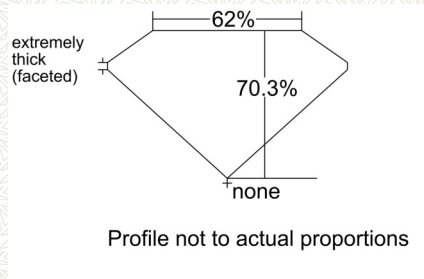

**GIA NATURAL COLORED DIAMOND REPORT**

December 05, 2025  
 Report Type ..... Grading Report  
 GIA Report Number ..... 1232805594  
 Shape and Cutting Style ..... Cushion Modified Brilliant  
 Measurements ..... 6.22 x 5.93 x 4.16 mm

Carat Weight ..... 1.45 carat  
 Color Grade ..... Fancy Light Yellow  
 Color Origin ..... Natural  
 Color Distribution ..... Even  
 Clarity Grade ..... SI1  
 Proportions:

Polish ..... Excellent  
 Symmetry ..... Very Good  
 Fluorescence ..... Faint  
 Inscription(s): GIA 1232805594  
**Comments:** Additional clouds are not shown. Pinpoints are not shown.