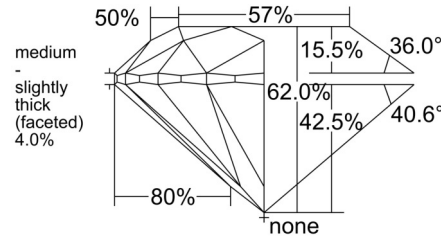

**GIA NATURAL DIAMOND GRADING REPORT**

 January 06, 2026  
 GIA Report Number ..... 1232827550  
 Shape and Cutting Style ..... Round Brilliant  
 Measurements ..... 7.38 - 7.41 x 4.59 mm

**GRADING RESULTS**

 Carat Weight ..... 1.56 carat  
 Color Grade ..... J  
 Clarity Grade ..... SI1  
 Cut Grade ..... Excellent

**ADDITIONAL GRADING INFORMATION**

 Polish ..... Very Good  
 Symmetry ..... Excellent  
 Fluorescence ..... Very Strong Blue  
 Inscription(s): GIA 1232827550

**Comments:** Clouds, pinpoints and surface graining are not shown.

**PROPORTIONS**

Profile to actual proportions

**CLARITY CHARACTERISTICS**

**KEY TO SYMBOLS\***

-  Feather
-  Crystal

\* Red symbols denote internal characteristics (inclusions). Green or black symbols denote external characteristics (blemishes). Diagram is an approximate representation of the diamond, and symbols shown indicate type, position, and approximate size of clarity characteristics. All clarity characteristics may not be shown. Details of finish are not shown.