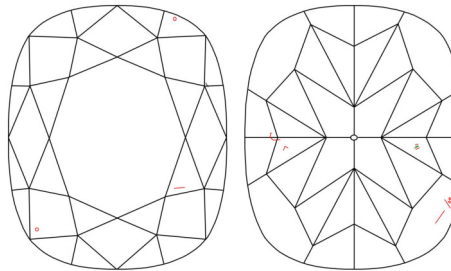

Carat Weight ..... 4.02 carat  
 Color Grade ..... Fancy Yellow  
 Color Origin ..... Natural  
 Color Distribution ..... Even  
 Clarity Grade ..... VS2  
 Proportions:

Profile not to actual proportions

Polish ..... Very Good  
 Symmetry ..... Very Good  
 Fluorescence ..... Faint  
 Inscription(s): GIA 1236785273

Comments: A pinpoint is not shown. Surface graining is not shown.

ADDITIONAL INFORMATION

GIA COLORED DIAMOND SCALE

Illustration of GIA fancy color grade interrelationships

GIA CLARITY SCALE

FLAWLESS
INTERNALLY FLAWLESS
VVS <sub>1</sub>
VVS <sub>2</sub>
VS <sub>1</sub>
VS <sub>2</sub>
SI <sub>1</sub>
SI <sub>2</sub>
I <sub>1</sub>
I <sub>2</sub>
I <sub>3</sub>

CLARITY CHARACTERISTICS

KEY TO SYMBOLS\*

- Crystal     ^ Extra Facet
- ~ Feather
- ∧ Indented Natural
- ∧ Natural

\* Red symbols denote internal characteristics (inclusions). Green or black symbols denote external characteristics (blemishes). Diagram is an approximate representation of the diamond, and symbols shown indicate type, position, and approximate size of clarity characteristics. All clarity characteristics may not be shown. Details of finish are not shown.