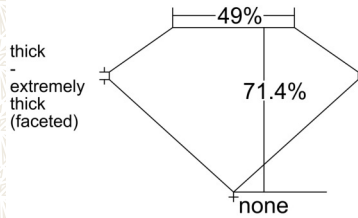

GIA NATURAL COLORED DIAMOND REPORT

November 17, 2025  
 Report Type ..... Grading Report  
 GIA Report Number ..... 1236785273  
 Shape and Cutting Style ..... Cushion Modified Brilliant  
 Measurements ..... 9.65 x 8.03 x 5.74 mm

Carat Weight ..... 4.02 carat  
 Color Grade ..... Fancy Yellow  
 Color Origin ..... Natural  
 Color Distribution ..... Even  
 Clarity Grade ..... VS2  
 Proportions:

Profile not to actual proportions

Polish ..... Very Good  
 Symmetry ..... Very Good  
 Fluorescence ..... Faint  
 Inscription(s): GIA 1236785273

Comments: A pinpoint is not shown. Surface graining is not shown.

ADDITIONAL INFORMATION

GIA COLORED DIAMOND SCALE