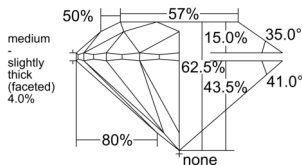

GIA®

FACSIMILE

GIA REPORT 1243679713

Verify this report at GIA.edu

GIA NATURAL DIAMOND DOSSIER®

May 02, 2025
GIA Report Number 1243679713
Shape and Cutting Style ..... Round Brilliant
Measurements ..... 5.08 - 5.11 x 3.19 mm

GRADING RESULTS

Carat Weight ..... 0.51 carat
Color Grade ..... D
Clarity Grade VS1
Cut Grade ..... Excellent

ADDITIONAL GRADING INFORMATION

Polish ..... Excellent
Symmetry ..... Excellent
Fluorescence ..... Medium Blue
Clarity Characteristics..... Crystal, Cloud, Pinpoint
Inscription(s): GIA 1243679713

PROPORTIONS

GRADING SCALES

GIA COLOR SCALE	GIA CLARITY SCALE	GIA CUT SCALE
COLOURLESS	FLAWLESS	EXCELLENT
D	INTERNALLY FLAWLESS	
E	VVS₁	VERY GOOD
F		
G	VS₁	GOOD
H		
I	SI₁	FAIR
J		
K	I₁	POOR
L		
M	I₂	
N		
O	I₃	
P		
Q		
R		
S		
T		
U		
V		
W		
X		
Y		
Z