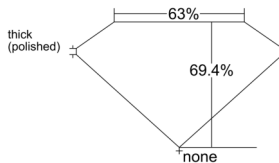

GIA®

FACSIMILE

GIA REPORT 1293231641

Verify this report at GIA.edu

GIA NATURAL DIAMOND DOSSIER®

May 28, 2025
GIA Report Number 1293231641
Shape and Cutting Style ..... **Cut-Cornered Square Mixed Cut**
Measurements ..... **4.50 x 4.49 x 3.12 mm**

GRADING RESULTS

Carat Weight ..... **0.50 carat**
Color Grade ..... **E**
Clarity Grade **VS2**

ADDITIONAL GRADING INFORMATION

Polish ..... **Excellent**
Symmetry ..... **Excellent**
Fluorescence ..... **None**
Clarity Characteristics..... **Crystal, Cloud, Bruise, Chip**
Inscription(s): **GIA 1293231641**

PROPORTIONS

Profile not to actual proportions

GRADING SCALES

GIA COLOR SCALE		GIA CLARITY SCALE			
COLORLESS	D	VERY VERY SLIGHTLY INCLUDED	FLAWLESS		
	E		INTERNALLY FLAWLESS		
	F		VS₁		
	NEAR COLORLESS	G	VERY SLIGHTLY INCLUDED	VS₂	
		H		VS₁	
		FANT	I	SLIGHTLY INCLUDED	VS₂
			J		SI₁
	LIGHT	K	INCLUDED	SI₂	
		L		I₁	
		M	I₂		
N					
O		I₃			
P					
Q					
R					
S					
T					
U					
V					
W					
X					
Y					
Z