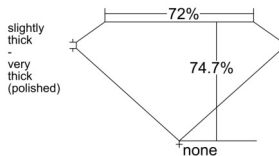

GIA®

FACSIMILE

GIA REPORT 1335702673

Verify this report at gia.edu

GIA NATURAL DIAMOND DOSSIER®

March 07, 2025
GIA Report Number 1335702673
Shape and Cutting Style ..... **Square Modified Brilliant**
Measurements ..... 5.11 x 4.85 x 3.62 mm

GRADING RESULTS

Carat Weight ..... 0.80 carat
Color Grade ..... F
Clarity Grade SI2

ADDITIONAL GRADING INFORMATION

Polish ..... Very Good
Symmetry ..... Very Good
Fluorescence ..... None
Clarity Characteristics..... Crystal, Cloud, Feather
Inscription(s): GIA 1335702673

PROPORTIONS

Profile not to actual proportions

GRADING SCALES

GIA COLOR SCALE		GIA CLARITY SCALE			
COLORLESS	D	VERY VERY SLIGHTLY INCLUDED	FLAWLESS		
	E		INTERNALLY FLAWLESS		
	F		VVS₁		
	NEAR COLORLESS	G	VERY SLIGHTLY INCLUDED	VVS₂	
		H		VS₁	
		FANT	I	SLIGHTLY INCLUDED	VS₂
			J		SI₁
	LIGHT	K	INCLUDED	SI₂	
		L		I₁	
		M		I₂	
VERY LIGHT		N	INCLUDED	I₃	
		O			
		P			
LIGHT		Q			
		R			
	S				
	T				
	U				
	V				
	W				
	X				
	Y				
	Z