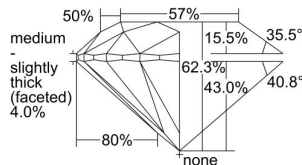

GIA®

FACSIMILE

GIA REPORT 1363756435

Verify this report at GIA.edu

GIA NATURAL DIAMOND DOSSIER®

May 19, 2024
GIA Report Number 1363756435
Shape and Cutting Style ..... Round Brilliant
Measurements ..... 5.66 - 5.69 x 3.53 mm

GRADING RESULTS

Carat Weight ..... 0.70 carat
Color Grade ..... H
Clarity Grade S11
Cut Grade ..... Excellent

ADDITIONAL GRADING INFORMATION

Polish ..... Excellent
Symmetry ..... Excellent
Fluorescence ..... None
Clarity Characteristics ..... Cloud, Feather
Inscription(s): GIA 1363756435

PROPORTIONS

Profile to actual proportions

GRADING SCALES

GIA COLOR SCALE	GIA CLARITY SCALE	GIA CUT SCALE	
D	FLAWLESS	EXCELLENT	
E	INTERNALLY FLAWLESS		
F		VVS₁	VERY GOOD
G	VVS₂		
H	VS₁	GOOD	
I	VS₂		
J	S1₁	FAIR	
K	S1₂		
L	I₁	POOR	
M	I₂		
N	I₃		
O			
P			
Q			
R			
S			
T			
U			
V			
W			
X			
Y			
Z