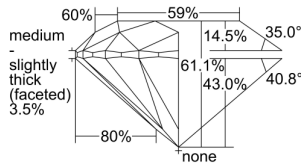

GIA®

FACSIMILE

GIA REPORT 1373528088

Verify this report at GIA.edu

GIA NATURAL DIAMOND DOSSIER®

February 04, 2021
GIA Report Number 1373528088
Shape and Cutting Style ..... Round Brilliant
Measurements ..... 4.79 - 4.80 x 2.93 mm

GRADING RESULTS

Carat Weight ..... 0.41 carat
Color Grade I
Clarity Grade VS2
Cut Grade ..... Excellent

ADDITIONAL GRADING INFORMATION

Polish ..... Excellent
Symmetry ..... Excellent
Fluorescence ..... None
Clarity Characteristics ..... Crystal
Inscription(s): GIA 1373528088

PROPORTIONS

Profile to actual proportions

GRADING SCALES

GIA COLOR SCALE

COLORED	D
	E
	F
	G
	H
	I
	J
NEAR COLORLESS	K
	L
	M
	N
	O
	P
	Q
	R
	S
	T
	U
	V
	W
	X
	Y
	Z

GIA CLARITY SCALE

FLAWLESS	VERY VERY SLIGHTLY INCLUDED	VS₁	VS₂	VS₁	VS₂	SI₁	SI₂	I₁	I₂	I₃		
											FLAWLESS	INTERNALLY FLAWLESS

GIA CUT SCALE

EXCELLENT
VERY GOOD
GOOD
FAIR
POOR