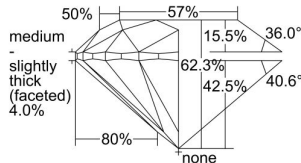

GIA®

FACSIMILE

GIA REPORT 1385122426

Verify this report at GIA.edu

GIA NATURAL DIAMOND DOSSIER®

March 30, 2021
GIA Report Number 1385122426
Shape and Cutting Style ..... Round Brilliant
Measurements ..... 4.33 - 4.36 x 2.70 mm

GRADING RESULTS

Carat Weight ..... 0.31 carat
Color Grade ..... E
Clarity Grade VS2
Cut Grade ..... Excellent

ADDITIONAL GRADING INFORMATION

Polish ..... Excellent
Symmetry ..... Excellent
Fluorescence ..... None
Clarity Characteristics ..... Cloud, Crystal
Inscription(s): GIA 1385122426

PROPORTIONS

Profile to actual proportions

GRADING SCALES

GIA COLOR SCALE

COLORED	D
	E
	F
	G
	H
	I
	J
NEAR COLORLESS	K
	L
Faint	M
	N
	O
	P
Very Light	Q
	R
	S
	T
	U
	V
	W
	X
	Y
Light	Z

GIA CLARITY SCALE

FLAWLESS	VERY VERY SLIGHTLY INCLUDED	VVS₁	VVS₂	VS₁	VS₂	SLIGHTLY INCLUDED	SI₁	SI₂	I₁	I₂	I₃	
												VERY SLIGHTLY INCLUDED
INTERNALLY FLAWLESS												

GIA CUT SCALE

EXCELLENT
VERY GOOD
GOOD
FAIR
POOR