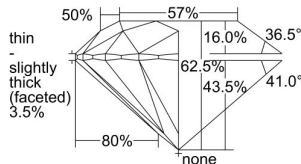

GIA®

FACSIMILE

GIA REPORT 1385786357

Verify this report at GIA.edu

GIA NATURAL DIAMOND DOSSIER®

May 24, 2021
GIA Report Number 1385786357
Shape and Cutting Style ..... Round Brilliant
Measurements ..... 4.25 - 4.28 x 2.67 mm

GRADING RESULTS

Carat Weight ..... 0.30 carat
Color Grade ..... K
Clarity Grade VS1
Cut Grade ..... Excellent

ADDITIONAL GRADING INFORMATION

Polish ..... Excellent
Symmetry ..... Excellent
Fluorescence ..... None
Clarity Characteristics ..... Feather, Pinpoint
Inscription(s): GIA 1385786357

PROPORTIONS

Profile to actual proportions

GRADING SCALES

GIA COLOR SCALE	GIA CLARITY SCALE	GIA CUT SCALE
COLOURLESS	FLAWLESS	EXCELLENT
D	INTERNALLY FLAWLESS	
E	VVS₁	VERY GOOD
F		
G	VVS₂	
H	VS₁	GOOD
I		
J	VS₂	
K	SI₁	FAIR
L		
M	SI₂	
N	I₁	POOR
O		
P	I₂	
Q	I₃	
R		
S		
T		
U		
V		
W		
X		
Y		
Z