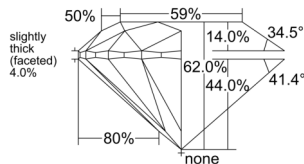

GIA®

FACSIMILE

GIA REPORT 1387865004

Verify this report at GIA.edu

GIA NATURAL DIAMOND DOSSIER®

May 20, 2025
GIA Report Number 1387865004
Shape and Cutting Style ..... Round Brilliant
Measurements ..... 5.71 - 5.75 x 3.56 mm

GRADING RESULTS

Carat Weight ..... 0.72 carat
Color Grade I
Clarity Grade VVS2
Cut Grade ..... Excellent

ADDITIONAL GRADING INFORMATION

Polish ..... Excellent
Symmetry ..... Excellent
Fluorescence ..... Strong Blue
Clarity Characteristics ..... Chip, Pinpoint, Cloud
Inspection(s): GIA 1387865004

PROPORTIONS

Profile to actual proportions

GRADING SCALES

GIA COLOR SCALE	GIA CLARITY SCALE	GIA CUT SCALE	
D	FLAWLESS	EXCELLENT	
E	INTERNALLY FLAWLESS		
F		VVS₁	VERY GOOD
G	VVS₂		
H	VS₁	GOOD	
I	VS₂		
J	SI₁	FAIR	
K	SI₂		
L	I₁	POOR	
M	I₂		
N	I₃		
O			
P			
Q			
R			
S			
T			
U			
V			
W			
X			
Y			
Z