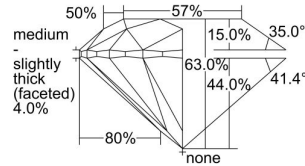

GIA®

FACSIMILE

GIA REPORT 1399372398

Verify this report at GIA.edu

GIA NATURAL DIAMOND DOSSIER®

July 12, 2021
GIA Report Number 1399372398
Shape and Cutting Style ..... Round Brilliant
Measurements ..... 4.82 - 4.85 x 3.05 mm

GRADING RESULTS

Carat Weight ..... 0.44 carat
Color Grade ..... E
Clarity Grade VS1
Cut Grade ..... Excellent

ADDITIONAL GRADING INFORMATION

Polish ..... Excellent
Symmetry ..... Excellent
Fluorescence ..... None
Clarity Characteristics..... Crystal, Cloud, Needle, Pinpoint
Inscription(s): GIA 1399372398

PROPORTIONS

Profile to actual proportions

GRADING SCALES

GIA COLOR SCALE	GIA CLARITY SCALE	GIA CUT SCALE	
D	FLAWLESS	EXCELLENT	
E	INTERNALLY FLAWLESS		
F		VVS₁	VERY GOOD
G	VVS₂		
H	VS₁	GOOD	
I	VS₂		
J	SI₁	FAIR	
K	SI₂		
L	I₁	POOR	
M	I₂		
N	I₃		
O			
P			
Q			
R			
S			
T			
U			
V			
W			
X			
Y			
Z