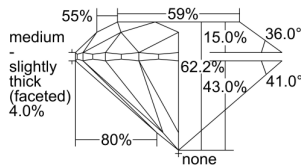

GIA®

FACSIMILE

GIA REPORT 1399640360

Verify this report at GIA.edu

GIA NATURAL DIAMOND DOSSIER®

September 01, 2021
GIA Report Number 1399640360
Shape and Cutting Style ..... Round Brilliant
Measurements ..... 5.64 - 5.67 x 3.52 mm

GRADING RESULTS

Carat Weight ..... 0.70 carat
Color Grade ..... K
Clarity Grade VS1
Cut Grade ..... Excellent

ADDITIONAL GRADING INFORMATION

Polish ..... Excellent
Symmetry ..... Excellent
Fluorescence ..... None
Clarity Characteristics..... Crystal, Cloud, Pinpoint
Inscription(s): GIA 1399640360

PROPORTIONS

Profile to actual proportions

GRADING SCALES

GIA COLOR SCALE	GIA CLARITY SCALE	GIA CUT SCALE	
D	FLAWLESS	EXCELLENT	
E	INTERNALLY FLAWLESS		
F		VVS₁	VERY GOOD
G	VVS₂		
H	VS₁	GOOD	
I	VS₂		
J	SI₁	FAIR	
K	SI₂		
L	I₁	POOR	
M	I₂		
N	I₃		
O