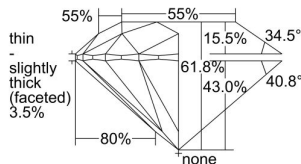

GIA®

FACSIMILE

GIA REPORT 1403675528

Verify this report at GIA.edu

GIA NATURAL DIAMOND DOSSIER®

October 07, 2021
GIA Report Number 1403675528
Shape and Cutting Style ..... Round Brilliant
Measurements ..... 5.59 - 5.64 x 3.48 mm

GRADING RESULTS

Carat Weight ..... 0.66 carat
Color Grade ..... K
Clarity Grade VVS1
Cut Grade ..... Excellent

ADDITIONAL GRADING INFORMATION

Polish ..... Excellent
Symmetry ..... Excellent
Fluorescence ..... None
Clarity Characteristics ..... Pinpoint, Cloud, Feather
Inscription(s): GIA 1403675528

PROPORTIONS

Profile to actual proportions