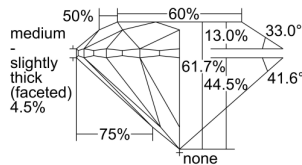

GIA®

FACSIMILE

GIA REPORT

1403904434

Verify this report at GIA.edu

GIA NATURAL DIAMOND DOSSIER®

October 20, 2021
GIA Report Number **1403904434**
Shape and Cutting Style ..... **Round Brilliant**
Measurements ..... **5.08 - 5.10 x 3.14 mm**

GRADING RESULTS

Carat Weight ..... **0.50 carat**
Color Grade ..... **I**
Clarity Grade **VS1**
Cut Grade ..... **Excellent**

ADDITIONAL GRADING INFORMATION

Polish ..... **Excellent**
Symmetry ..... **Excellent**
Fluorescence ..... **None**
Clarity Characteristics..... **Crystal, Cloud, Needle**
Inscription(s): **GIA 1403904434**

PROPORTIONS

Profile to actual proportions

GRADING SCALES

GIA COLOR SCALE	GIA CLARITY SCALE	GIA CUT SCALE	
D	FLAWLESS	EXCELLENT	
E	INTERNALLY FLAWLESS		
F		VVS₁	VERY GOOD
G	VVS₂		
H	VS₁	GOOD	
I	VS₂		
J	SI₁	FAIR	
K	SI₂		
L	I₁	POOR	
M	I₂		
N	I₃		
O			
P			
Q			
R			
S			
T			
U			
V			
W			
X			
Y			
Z