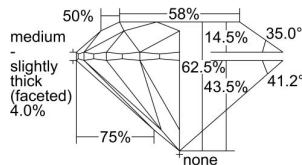

GIA®

FACSIMILE

GIA REPORT

1415765846

Verify this report at GIA.edu

GIA NATURAL DIAMOND DOSSIER®

December 29, 2021
GIA Report Number 1415765846
Shape and Cutting Style ..... Round Brilliant
Measurements ..... 5.05 - 5.07 x 3.16 mm

GRADING RESULTS

Carat Weight ..... 0.50 carat
Color Grade I
Clarity Grade VS1
Cut Grade ..... Excellent

ADDITIONAL GRADING INFORMATION

Polish ..... Excellent
Symmetry ..... Excellent
Fluorescence ..... None
Clarity Characteristics ..... Cloud, Feather
Inscription(s): GIA 1415765846

PROPORTIONS

Profile to actual proportions

GRADING SCALES

GIA COLOR SCALE	GIA CLARITY SCALE	GIA CUT SCALE	
D	FLAWLESS	EXCELLENT	
E	INTERNALLY FLAWLESS		
F		VVS₁	VERY GOOD
G	VVS₂		
H	VS₁	GOOD	
I	VS₂		
J	SI₁	FAIR	
K	SI₂		
L	I₁	POOR	
M	I₂		
N	I₃		
O			
P			
Q			
R			
S			
T			
U			
V			
W			
X			
Y			
Z