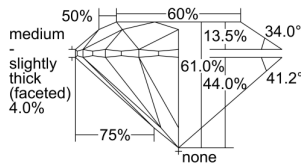

GIA®

FACSIMILE

GIA REPORT 1429515861

Verify this report at GIA.edu

GIA NATURAL DIAMOND DOSSIER®

March 04, 2022
GIA Report Number 1429515861
Shape and Cutting Style ..... Round Brilliant
Measurements ..... 5.13 - 5.15 x 3.13 mm

GRADING RESULTS

Carat Weight ..... 0.51 carat
Color Grade ..... K
Clarity Grade VS1
Cut Grade ..... Excellent

ADDITIONAL GRADING INFORMATION

Polish ..... Excellent
Symmetry ..... Excellent
Fluorescence ..... None
Clarity Characteristics ..... Cloud, Crystal, Pinpoint
Inscription(s): GIA 1429515861

PROPORTIONS

Profile to actual proportions

GRADING SCALES

GIA COLOR SCALE	GIA CLARITY SCALE	GIA CUT SCALE	
D	FLAWLESS	EXCELLENT	
E	INTERNALLY FLAWLESS		
F		VVS₁	VERY GOOD
G	VVS₂		
H	VS₁	GOOD	
I	VS₂		
J	SI₁	FAIR	
K	SI₂		
L	I₁	POOR	
M			
N			
O	I₂		
P			
Q	I₃		
R			
S			
T			
U			
V			
W			
X			
Y			
Z