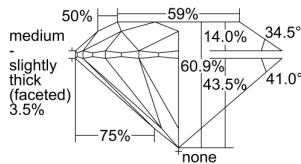

GIA®

FACSIMILE

GIA REPORT 1433884554

Verify this report at GIA.edu

GIA NATURAL DIAMOND DOSSIER®

July 04, 2022
GIA Report Number 1433884554
Shape and Cutting Style ..... Round Brilliant
Measurements ..... 4.78 - 4.81 x 2.92 mm

GRADING RESULTS

Carat Weight ..... 0.41 carat
Color Grade I
Clarity Grade VS1
Cut Grade ..... Excellent

ADDITIONAL GRADING INFORMATION

Polish ..... Excellent
Symmetry ..... Excellent
Fluorescence ..... None
Clarity Characteristics ..... Cavity
Inscription(s): GIA 1433884554

PROPORTIONS

Profile to actual proportions

GRADING SCALES

GIA COLOR SCALE	GIA CLARITY SCALE	GIA CUT SCALE	
D	FLAWLESS	EXCELLENT	
E	INTERNALLY FLAWLESS		
F		VVS₁	VERY GOOD
G	VVS₂		
H	VS₁	GOOD	
I	VS₂		
J	SI₁	FAIR	
K	SI₂		
L	I₁	POOR	
M	I₂		
N	I₃		
O			
P			
Q			
R			
S			
T			
U			
V			
W			
X			
Y			
Z