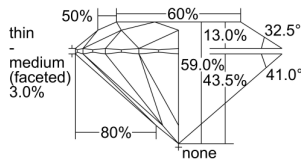

GIA®

FACSIMILE

GIA REPORT 1435534433

Verify this report at GIA.edu

GIA NATURAL DIAMOND DOSSIER®

May 30, 2022
GIA Report Number 1435534433
Shape and Cutting Style ..... Round Brilliant
Measurements ..... 4.42 - 4.44 x 2.62 mm

GRADING RESULTS

Carat Weight ..... 0.31 carat
Color Grade I
Clarity Grade VS1
Cut Grade ..... Excellent

ADDITIONAL GRADING INFORMATION

Polish ..... Excellent
Symmetry ..... Excellent
Fluorescence ..... None
Clarity Characteristics ..... Feather
Inscription(s): GIA 1435534433

PROPORTIONS

Profile to actual proportions