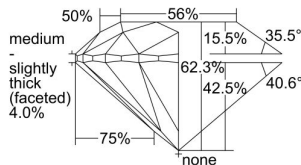

GIA®

FACSIMILE

GIA REPORT 1443079786

Verify this report at GIA.edu

GIA NATURAL DIAMOND DOSSIER®

July 21, 2022
GIA Report Number **1443079786**
Shape and Cutting Style ..... **Round Brilliant**
Measurements ..... **5.39 - 5.41 x 3.37 mm**

GRADING RESULTS

Carat Weight ..... **0.61 carat**
Color Grade ..... **K**
Clarity Grade **S11**
Cut Grade ..... **Excellent**

ADDITIONAL GRADING INFORMATION

Polish ..... **Excellent**
Symmetry ..... **Excellent**
Fluorescence ..... **Faint**
Clarity Characteristics..... **Cloud, Crystal, Feather**
Inscription(s): **GIA 1443079786**

PROPORTIONS

Profile to actual proportions

GRADING SCALES

GIA COLOR SCALE	GIA CLARITY SCALE	GIA CUT SCALE	
D	FLAWLESS	EXCELLENT	
E	INTERNALLY FLAWLESS		
F		VVS₁	VERY GOOD
G	VVS₂		
H	VS₁	GOOD	
I	VS₂		
J	S1₁	FAIR	
K	S1₂		
L	I₁	POOR	
M	I₂		
N	I₃		
O			
P			
Q			
R			
S			
T			
U			
V			
W			
X			
Y			
Z