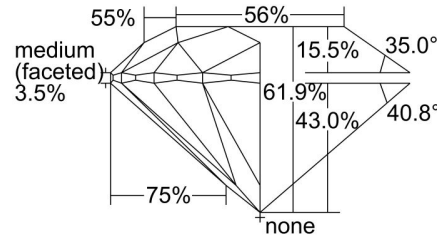

GIA NATURAL DIAMOND GRADING REPORT

August 11, 2022
 GIA Report Number 1448321265
 Shape and Cutting Style Round Brilliant
 Measurements 6.71 - 6.73 x 4.16 mm

GRADING RESULTS

Carat Weight 1.14 carat
 Color Grade I
 Clarity Grade VS1
 Cut Grade Excellent

ADDITIONAL GRADING INFORMATION

Polish Excellent
 Symmetry Excellent
 Fluorescence None
 Inscription(s): GIA 1448321265

PROPORTIONS

Profile to actual proportions

CLARITY CHARACTERISTICS

KEY TO SYMBOLS*

- Crystal
- ⊗ Cloud
- Pinpoint

* Red symbols denote internal characteristics (inclusions). Green or black symbols denote external characteristics (blemishes). Diagram is an approximate representation of the diamond, and symbols shown indicate type, position, and approximate size of clarity characteristics. All clarity characteristics may not be shown. Details of finish are not shown.