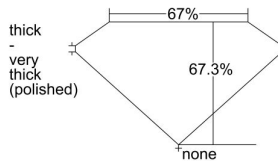

GIA®

FACSIMILE

GIA REPORT 1448643207

Verify this report at GIA.edu

GIA NATURAL DIAMOND DOSSIER®

May 15, 2024
GIA Report Number 1448643207
Shape and Cutting Style ..... Emerald Cut
Measurements ..... 6.34 x 4.54 x 3.06 mm

GRADING RESULTS

Carat Weight ..... 0.90 carat
Color Grade ..... G
Clarity Grade VS1

ADDITIONAL GRADING INFORMATION

Polish ..... Excellent
Symmetry ..... Excellent
Fluorescence ..... Strong Blue
Clarity Characteristics ..... Crystal, Needle, Pinpoint
Inscription(s): GIA 1448643207

PROPORTIONS

Profile not to actual proportions

GRADING SCALES

GIA COLOR SCALE		GIA CLARITY SCALE			
COLORLESS	D	VERY VERY SLIGHTLY INCLUDED	FLAWLESS		
	E		INTERNALLY FLAWLESS		
	F	VERY SLIGHTLY INCLUDED	VVS₁		
	G		VVS₂		
	H		VS₁		
	NEAR COLORLESS	I	SLIGHTLY INCLUDED	VS₂	
		J		SI₁	
		FAINT	K	INCLUDED	SI₂
			L		I₁
			M		I₂
VERT LIGHT	N	LIGHT	I₃		
	O				
	P				
	Q				
	R