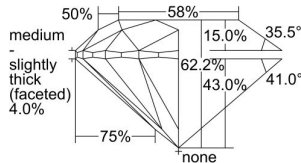

GIA®

FACSIMILE

GIA REPORT 1453343564

Verify this report at GIA.edu

GIA NATURAL DIAMOND DOSSIER®

December 08, 2022
GIA Report Number 1453343564
Shape and Cutting Style ..... Round Brilliant
Measurements ..... 6.17 - 6.21 x 3.85 mm

GRADING RESULTS

Carat Weight ..... 0.91 carat
Color Grade I
Clarity Grade SI2
Cut Grade ..... Excellent

ADDITIONAL GRADING INFORMATION

Polish ..... Excellent
Symmetry ..... Excellent
Fluorescence ..... Faint
Clarity Characteristics ..... Feather
Inscription(s): GIA 1453343564

PROPORTIONS

Profile to actual proportions