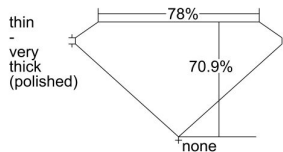

GIA®

FACSIMILE

GIA REPORT 1455340872

Verify this report at GIA.edu

GIA NATURAL DIAMOND DOSSIER®

December 12, 2022
GIA Report Number 1455340872
Shape and Cutting Style ..... Square Modified Brilliant
Measurements ..... 4.86 x 4.72 x 3.34 mm

GRADING RESULTS

Carat Weight ..... 0.70 carat
Color Grade ..... H
Clarity Grade VVS1

ADDITIONAL GRADING INFORMATION

Polish ..... Excellent
Symmetry ..... Very Good
Fluorescence ..... Medium Blue
Clarity Characteristics ..... Feather, Cavity
Inscription(s): GIA 1455340872

PROPORTIONS

Profile not to actual proportions

GRADING SCALES

GIA COLOR SCALE		GIA CLARITY SCALE			
COLORLESS	D	VERY VERY SLIGHTLY INCLUDED	FLAWLESS		
	E		INTERNALLY FLAWLESS		
	F	VERY SLIGHTLY INCLUDED	VVS₁		
	G		VVS₂		
	H		VS₁		
	NEAR COLORLESS	I	SLIGHTLY INCLUDED	VS₂	
		J		SI₁	
		FAINT	K	INCLUDED	SI₂
			L		I₁
			M		I₂
VERY LIGHT			N	LIGHT	I₃
			O		
			P		
	Q				
LIGHT	R				
	S				
	T				
	U				
	V				
	Z