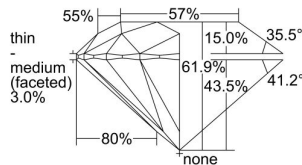

GIA®

FACSIMILE

GIA REPORT 1458343049

Verify this report at GIA.edu

GIA NATURAL DIAMOND DOSSIER®

December 08, 2022
GIA Report Number 1458343049
Shape and Cutting Style ..... Round Brilliant
Measurements ..... 5.74 - 5.76 x 3.56 mm

GRADING RESULTS

Carat Weight ..... 0.71 carat
Color Grade ..... H
Clarity Grade VS1
Cut Grade ..... Excellent

ADDITIONAL GRADING INFORMATION

Polish ..... Excellent
Symmetry ..... Excellent
Fluorescence ..... None
Clarity Characteristics..... Feather, Needle, Cloud, Pinpoint
Inspection(s): GIA 1458343049

PROPORTIONS

Profile to actual proportions