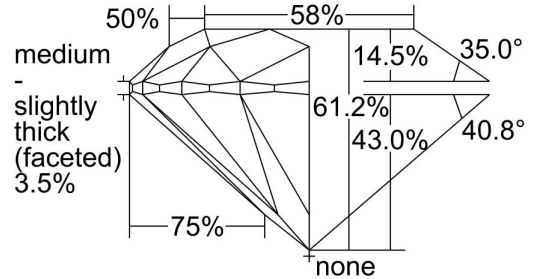

GIA®

GIA NATURAL DIAMOND DOSSIER®

February 16, 2023

GIA Report Number..... 1459834271

Shape and Cutting Style..... Round Brilliant

Measurements..... 5.76 - 5.79 x 3.53 mm

GRADING RESULTS

Carat Weight..... 0.72 carat

Color Grade..... H

Clarity Grade..... SI1

Cut Grade..... Excellent

ADDITIONAL GRADING INFORMATION

Polish..... Excellent

Symmetry..... Excellent

Fluorescence..... Very Strong Blue

Clarity Characteristics..... Crystal, Cloud

Inscription(s): GIA 1459834271

PROPORTIONS

Profile to actual proportions

COMMENTS

GIA COLOR SCALE

| | | | | | | | | | | | | | | | | | | | | | | |
|-----------|---|---|---|----------------|---|-------|---|------------|---|---|---|-------|---|---|---|---|---|---|---|---|---|---|
| D | E | F | G | H | I | J | K | L | M | N | O | P | Q | R | S | T | U | V | W | X | Y | Z |
| COLORLESS | | | | NEAR COLORLESS | | FAINT | | VERY LIGHT | | | | LIGHT | | | | | | | | | | |