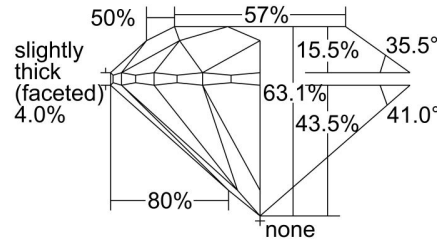

GIA NATURAL DIAMOND GRADING REPORT

March 27, 2023
 GIA Report Number 1463147974
 Shape and Cutting Style Round Brilliant
 Measurements 7.23 - 7.28 x 4.58 mm

GRADING RESULTS

Carat Weight 1.50 carat
 Color Grade G
 Clarity Grade VS1
 Cut Grade Excellent

ADDITIONAL GRADING INFORMATION

Polish Excellent
 Symmetry Excellent
 Fluorescence Medium Blue
 Inscription(s): GIA 1463147974
 Comments: Additional clouds are not shown.

PROPORTIONS

Profile to actual proportions

CLARITY CHARACTERISTICS

KEY TO SYMBOLS*

-  Cloud
-  Feather

* Red symbols denote internal characteristics (inclusions). Green or black symbols denote external characteristics (blemishes). Diagram is an approximate representation of the diamond, and symbols shown indicate type, position, and approximate size of clarity characteristics. All clarity characteristics may not be shown. Details of finish are not shown.