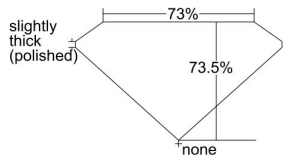

GIA®

FACSIMILE

GIA REPORT 1463746279

Verify this report at GIA.edu

GIA NATURAL DIAMOND DOSSIER®

June 01, 2023
GIA Report Number **1463746279**
Shape and Cutting Style ..... **Square Modified Brilliant**
Measurements ..... **5.01 x 4.91 x 3.60 mm**

GRADING RESULTS

Carat Weight ..... **0.74 carat**
Color Grade ..... **G**
Clarity Grade **VVS1**

ADDITIONAL GRADING INFORMATION

Polish ..... **Excellent**
Symmetry ..... **Very Good**
Fluorescence ..... **None**
Clarity Characteristics ..... **Feather**
Inscription(s): **GIA 1463746279**

PROPORTIONS

Profile not to actual proportions

GRADING SCALES

GIA COLOR SCALE		GIA CLARITY SCALE			
COLORLESS	D	VERY VERY SLIGHTLY INCLUDED	FLAWLESS		
	E		INTERNALLY FLAWLESS		
	F	VERY SLIGHTLY INCLUDED	VVS₁		
	G		VVS₂		
	H		VS₁		
	NEAR COLORLESS	I	SLIGHTLY INCLUDED	VS₂	
		J		SI₁	
		FAINT	K	INCLUDED	SI₂
			L		I₁
			M		I₂
VERY LIGHT	N	LIGHT	I₃		
	O				
	P				
	Q				
	R				
LIGHT	S				
	T				
	U				
	V				
	W				
	X				
	Y				
	Z