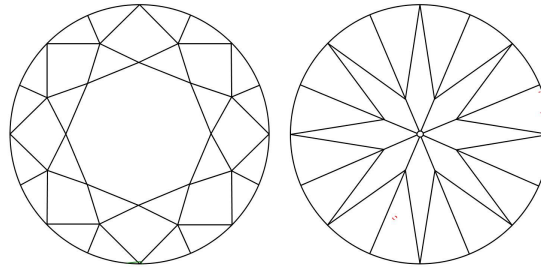

GIA NATURAL DIAMOND GRADING REPORT

June 14, 2023  
 GIA Report Number ..... 1463824414  
 Shape and Cutting Style ..... Round Brilliant  
 Measurements ..... 6.64 - 6.67 x 4.11 mm

GRADING RESULTS

Carat Weight ..... 1.12 carat  
 Color Grade ..... I  
 Clarity Grade ..... VVS1  
 Cut Grade ..... Excellent

ADDITIONAL GRADING INFORMATION

Polish ..... Excellent  
 Symmetry ..... Excellent  
 Fluorescence ..... None  
 Inscription(s): GIA 1463824414

PROPORTIONS

Profile to actual proportions

CLARITY CHARACTERISTICS

KEY TO SYMBOLS\*

-  Cloud
-  Feather
-  Natural

\* Red symbols denote internal characteristics (inclusions). Green or black symbols denote external characteristics (blemishes). Diagram is an approximate representation of the diamond, and symbols shown indicate type, position, and approximate size of clarity characteristics. All clarity characteristics may not be shown. Details of finish are not shown.