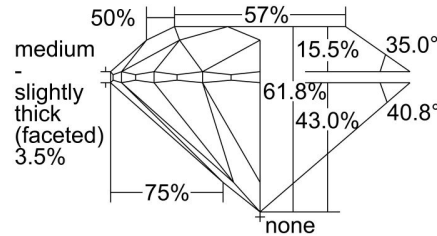

GIA NATURAL DIAMOND GRADING REPORT

June 14, 2023  
 GIA Report Number ..... 1463824414  
 Shape and Cutting Style ..... Round Brilliant  
 Measurements ..... 6.64 - 6.67 x 4.11 mm

GRADING RESULTS

Carat Weight ..... 1.12 carat  
 Color Grade ..... I  
 Clarity Grade ..... VVS1  
 Cut Grade ..... Excellent

ADDITIONAL GRADING INFORMATION

Polish ..... Excellent  
 Symmetry ..... Excellent  
 Fluorescence ..... None  
 Inscription(s): GIA 1463824414

PROPORTIONS

Profile to actual proportions

CLARITY CHARACTERISTICS

KEY TO SYMBOLS\*

-  Cloud
-  Feather
-  Natural

\* Red symbols denote internal characteristics (inclusions). Green or black symbols denote external characteristics (blemishes). Diagram is an approximate representation of the diamond, and symbols shown indicate type, position, and approximate size of clarity characteristics. All clarity characteristics may not be shown. Details of finish are not shown.