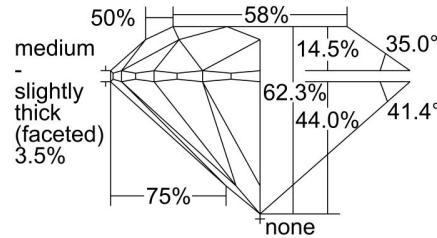

GIA REPORT
1473159860

Verify this report at GIA.edu

FACSIMILE

This is a digital representation of the original GIA Report. This representation might not be accepted in lieu of the original GIA Report in certain circumstances. The original GIA Report includes certain security features which are not reproducible on this facsimile.

GIA NATURAL DIAMOND GRADING REPORT

July 26, 2023
GIA Report Number 1473159860
Shape and Cutting Style ..... Round Brilliant
Measurements ..... 6.38 - 6.41 x 3.98 mm

GRADING RESULTS

Carat Weight ..... 1.00 carat
Color Grade ..... J
Clarity Grade VVS1
Cut Grade ..... Excellent

ADDITIONAL GRADING INFORMATION

Polish ..... Excellent
Symmetry ..... Excellent
Fluorescence ..... Medium Blue
Inscription(s): GIA 1473159860
Comments: Manufacturing remnants are not shown.

PROPORTIONS

Profile to actual proportions