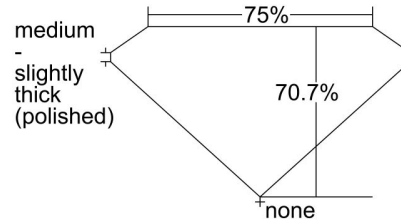

GIA NATURAL DIAMOND GRADING REPORT

July 26, 2023  
 GIA Report Number ..... 1475195846  
 Shape and Cutting Style ..... Square Modified Brilliant  
 Measurements ..... 5.62 x 5.58 x 3.95 mm

GRADING RESULTS

Carat Weight ..... 1.01 carat  
 Color Grade ..... G  
 Clarity Grade ..... VVS1

ADDITIONAL GRADING INFORMATION

Polish ..... Excellent  
 Symmetry ..... Very Good  
 Fluorescence ..... None  
 Inscription(s): GIA 1475195846

PROPORTIONS

Profile not to actual proportions

CLARITY CHARACTERISTICS

KEY TO SYMBOLS\*

- Pinpoint
- ~ Feather
- ^ Natural

\* Red symbols denote internal characteristics (inclusions). Green or black symbols denote external characteristics (blemishes). Diagram is an approximate representation of the diamond, and symbols shown indicate type, position, and approximate size of clarity characteristics. All clarity characteristics may not be shown. Details of finish are not shown.