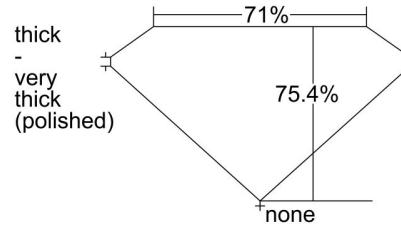

GIA NATURAL DIAMOND GRADING REPORT

August 04, 2023
 GIA Report Number 1475259502
 Shape and Cutting Style Square Modified Brilliant
 Measurements 6.34 x 6.19 x 4.67 mm

GRADING RESULTS

Carat Weight 1.53 carat
 Color Grade K
 Clarity Grade SI2

ADDITIONAL GRADING INFORMATION

Polish Very Good
 Symmetry Very Good
 Fluorescence Very Strong Blue
 Inscription(s): GIA 1475259502

Comments: A cloud is not shown. Pinpoints are not shown.

PROPORTIONS

Profile not to actual proportions

CLARITY CHARACTERISTICS

KEY TO SYMBOLS*

- Crystal
- ~ Feather

* Red symbols denote internal characteristics (inclusions). Green or black symbols denote external characteristics (blemishes). Diagram is an approximate representation of the diamond, and symbols shown indicate type, position, and approximate size of clarity characteristics. All clarity characteristics may not be shown. Details of finish are not shown.