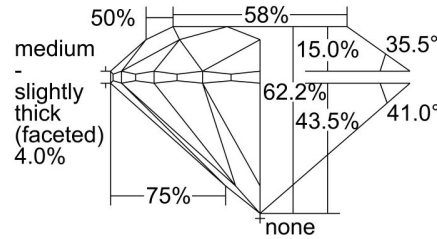

GIA NATURAL DIAMOND GRADING REPORT

October 19, 2023  
 GIA Report Number ..... 1475846665  
 Shape and Cutting Style ..... Round Brilliant  
 Measurements ..... 7.26 - 7.31 x 4.54 mm

GRADING RESULTS

Carat Weight ..... 1.50 carat  
 Color Grade ..... J  
 Clarity Grade ..... VVS2  
 Cut Grade ..... Excellent

ADDITIONAL GRADING INFORMATION

Polish ..... Excellent  
 Symmetry ..... Excellent  
 Fluorescence ..... None  
 Inscription(s): GIA 1475846665

PROPORTIONS

Profile to actual proportions

CLARITY CHARACTERISTICS

KEY TO SYMBOLS\*

-  Needle
-  Feather

\* Red symbols denote internal characteristics (inclusions). Green or black symbols denote external characteristics (blemishes). Diagram is an approximate representation of the diamond, and symbols shown indicate type, position, and approximate size of clarity characteristics. All clarity characteristics may not be shown. Details of finish are not shown.