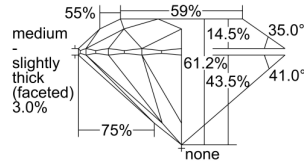

GIA®

FACSIMILE

GIA REPORT 1478057530

Verify this report at GIA.edu

GIA NATURAL DIAMOND DOSSIER®

July 10, 2023
GIA Report Number 1478057530
Shape and Cutting Style ..... Round Brilliant
Measurements ..... 5.79 - 5.84 x 3.56 mm

GRADING RESULTS

Carat Weight ..... 0.73 carat
Color Grade ..... D
Clarity Grade VVS1
Cut Grade ..... Excellent

ADDITIONAL GRADING INFORMATION

Polish ..... Excellent
Symmetry ..... Excellent
Fluorescence ..... None
Clarity Characteristics..... Pinpoint, Feather, Cavity
Inscription(s): GIA 1478057530

PROPORTIONS

Profile to actual proportions

GRADING SCALES

GIA COLOR SCALE	GIA CLARITY SCALE	GIA CUT SCALE	
D	FLAWLESS	EXCELLENT	
E	INTERNALLY FLAWLESS		
F		VVS₁	VERY GOOD
G	VVS₂		
H	VS₁	GOOD	
I	VS₂		
J	SI₁	FAIR	
K	SI₂		
L	I₁	POOR	
M	I₂		
N	I₃		
O			
P			
Q			
R			
S			
T			
U			
V			
W			
X			
Y			
Z