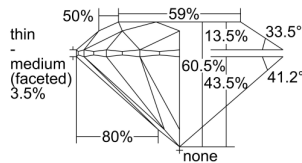

GIA®

FACSIMILE

GIA REPORT

1493444425

Verify this report at GIA.edu

GIA NATURAL DIAMOND DOSSIER®

July 01, 2024
GIA Report Number 1493444425
Shape and Cutting Style ..... Round Brilliant
Measurements ..... 4.83 - 4.85 x 2.93 mm

GRADING RESULTS

Carat Weight ..... 0.41 carat
Color Grade ..... G
Clarity Grade S11
Cut Grade ..... Excellent

ADDITIONAL GRADING INFORMATION

Polish ..... Excellent
Symmetry ..... Excellent
Fluorescence ..... None
Clarity Characteristics ..... Crystal, Needle, Cloud
Inscription(s): GIA 1493444425

PROPORTIONS

Profile to actual proportions

GRADING SCALES

GIA COLOR SCALE	GIA CLARITY SCALE	GIA CUT SCALE	
D	FLAWLESS	EXCELLENT	
E	INTERNALLY FLAWLESS		
F		VVS₁	VERY GOOD
G	VVS₂		
H	VS₁	GOOD	
I	VS₂		
J	S1₁	FAIR	
K	S1₂		
L	I₁	POOR	
M	I₂		
N	I₃		
O			
P			
Q			
R			
S			
T			
U			
V			
W			
X			
Y			
Z