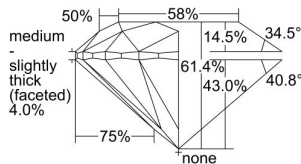

GIA®

FACSIMILE

GIA REPORT 1493835805

Verify this report at GIA.edu

GIA NATURAL DIAMOND DOSSIER®

July 04, 2024
GIA Report Number 1493835805
Shape and Cutting Style ..... Round Brilliant
Measurements ..... 5.99 - 6.01 x 3.69 mm

GRADING RESULTS

Carat Weight ..... 0.82 carat
Color Grade I
Clarity Grade VVS1
Cut Grade ..... Excellent

ADDITIONAL GRADING INFORMATION

Polish ..... Excellent
Symmetry ..... Excellent
Fluorescence ..... Faint
Clarity Characteristics ..... Pinpoint, Feather
Inscription(s): GIA 1493835805

PROPORTIONS

Profile to actual proportions

GRADING SCALES

GIA COLOR SCALE	GIA CLARITY SCALE	GIA CUT SCALE	
D	FLAWLESS	EXCELLENT	
E	INTERNALLY FLAWLESS		
F		VVS₁	VERY GOOD
G	VVS₂		
H	VS₁	GOOD	
I	VS₂		
J	SI₁	FAIR	
K	SI₂		
L	I₁	POOR	
M	I₂		
N	I₃		
O			
P			
Q			
R			
S			
T			
U			
V			
W			
X			
Y			
Z