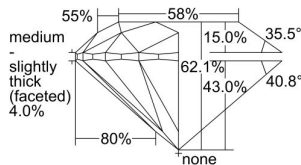

GIA®

FACSIMILE

GIA REPORT 1495443744

Verify this report at GIA.edu

GIA NATURAL DIAMOND DOSSIER®

May 23, 2024
GIA Report Number 1495443744
Shape and Cutting Style ..... Round Brilliant
Measurements ..... 5.10 - 5.11 x 3.17 mm

GRADING RESULTS

Carat Weight ..... 0.51 carat
Color Grade ..... K
Clarity Grade VVS1
Cut Grade ..... Excellent

ADDITIONAL GRADING INFORMATION

Polish ..... Excellent
Symmetry ..... Excellent
Fluorescence ..... None
Clarity Characteristics ..... Feather, Chip
Inscription(s): GIA 1495443744

PROPORTIONS

Profile to actual proportions

GRADING SCALES

GIA COLOR SCALE	GIA CLARITY SCALE	GIA CUT SCALE	
D	FLAWLESS	EXCELLENT	
E	INTERNALLY FLAWLESS		
F		VVS₁	VERY GOOD
G	VVS₂		
H	VS₁	GOOD	
I	VS₂		
J	SI₁	FAIR	
K	SI₂		
L	I₁	POOR	
M			
N			
O	I₂		
P			
Q			
R	I₃		
S			
T			
U			
V			
W			
X			
Y			
Z