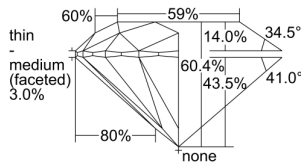

GIA®

FACSIMILE

GIA REPORT

1495444433

Verify this report at GIA.edu

GIA NATURAL DIAMOND DOSSIER®

May 23, 2024
GIA Report Number 1495444433
Shape and Cutting Style ..... Round Brilliant
Measurements ..... 4.84 - 4.85 x 2.93 mm

GRADING RESULTS

Carat Weight ..... 0.41 carat
Color Grade I
Clarity Grade VS2
Cut Grade ..... Excellent

ADDITIONAL GRADING INFORMATION

Polish ..... Excellent
Symmetry ..... Excellent
Fluorescence ..... None
Clarity Characteristics ..... Cloud
Inscription(s): GIA 1495444433

PROPORTIONS

Profile to actual proportions

GRADING SCALES

GIA COLOR SCALE

COLORESS	D
	E
	F
	G
	H
	I
	J
NEAR COLORESS	K
	L
FAINT	M
	N
	O
	P
VERY LIGHT	Q
	R
	S
	T
	U
	V
	W
	X
	Y
LIGHT	Z

GIA CLARITY SCALE

VERY VERY SLIGHTLY INCLUDED	FLAWLESS
	INTERNALLY FLAWLESS
VERY SLIGHTLY INCLUDED	VVS₁
	VVS₂
SLIGHTLY INCLUDED	VS₁
	VS₂
INCLUDED	SI₁
	SI₂
	I₁
	I₂
	I₃

GIA CUT SCALE

EXCELLENT
VERY GOOD
GOOD
FAIR
POOR