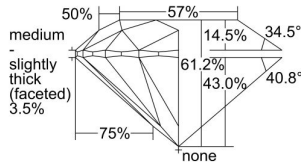

GIA®

FACSIMILE

GIA REPORT

1495745078

Verify this report at GIA.edu

GIA NATURAL DIAMOND DOSSIER®

June 25, 2024
GIA Report Number **1495745078**
Shape and Cutting Style ..... **Round Brilliant**
Measurements ..... **6.04 - 6.07 x 3.71 mm**

GRADING RESULTS

Carat Weight ..... **0.83 carat**
Color Grade ..... **H**
Clarity Grade **VS1**
Cut Grade ..... **Excellent**

ADDITIONAL GRADING INFORMATION

Polish ..... **Excellent**
Symmetry ..... **Excellent**
Fluorescence ..... **None**
Clarity Characteristics. **Cloud, Pinpoint, Needle, Indented Natural**
Inscription(s): **GIA 1495745078**

PROPORTIONS

Profile to actual proportions

GRADING SCALES

GIA COLOR SCALE

COLORLESS	D
	E
	F
	G
	H
	I
	J
NEAR COLORLESS	K
	L
	M
	N
	O
	P
	Q
	R
	S
	T
	U
	V
	W
	X
	Y
	Z

GIA CLARITY SCALE

FLAWLESS	VERY VERY SLIGHTLY INCLUDED	VS₁	VS₂	VS₁	VS₂	SLIGHTLY INCLUDED	SI₁	SI₂	I₁	I₂	I₃	
												VERY SLIGHTLY INCLUDED
INTERNALLY FLAWLESS												

GIA CUT SCALE

EXCELLENT
VERY GOOD
GOOD
FAIR
POOR