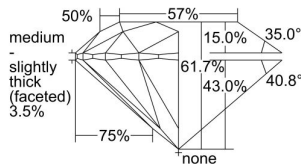

GIA®

FACSIMILE

GIA REPORT 1497245666

Verify this report at GIA.edu

GIA NATURAL DIAMOND DOSSIER®

May 02, 2024
GIA Report Number 1497245666
Shape and Cutting Style ..... Round Brilliant
Measurements ..... 5.70 - 5.72 x 3.52 mm

GRADING RESULTS

Carat Weight ..... 0.70 carat
Color Grade ..... E
Clarity Grade VS1
Cut Grade ..... Excellent

ADDITIONAL GRADING INFORMATION

Polish ..... Excellent
Symmetry ..... Excellent
Fluorescence ..... None
Clarity Characteristics..... Cloud, Crystal, Pinpoint
Inscription(s): GIA 1497245666

PROPORTIONS

Profile to actual proportions

GRADING SCALES

GIA COLOR SCALE	GIA CLARITY SCALE	GIA CUT SCALE
D	FLAWLESS	EXCELLENT
E	INTERNALLY FLAWLESS	
F	VVS₁	VERY GOOD
G		
H	VS₁	GOOD
I		
J	SI₁	FAIR
K		
L	I₁	POOR
M		
N	I₂	
O		
P	I₃	
Q		
R		
S		
T		
U		
V		
W		
X		
Y		
Z