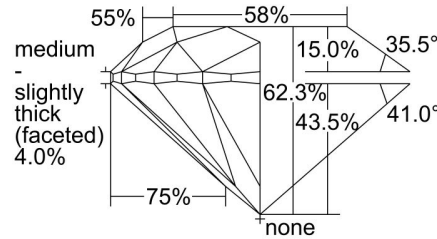

GIA NATURAL DIAMOND GRADING REPORT

June 20, 2024
 GIA Report Number 1499664425
 Shape and Cutting Style Round Brilliant
 Measurements 6.38 - 6.41 x 3.98 mm

GRADING RESULTS

Carat Weight 1.01 carat
 Color Grade G
 Clarity Grade VVS1
 Cut Grade Excellent

ADDITIONAL GRADING INFORMATION

Polish Excellent
 Symmetry Excellent
 Fluorescence Faint
 Inscription(s): GIA 1499664425

PROPORTIONS

Profile to actual proportions

CLARITY CHARACTERISTICS

KEY TO SYMBOLS*

- Pinpoint
- ◡ Indented Natural
- ~ Feather

* Red symbols denote internal characteristics (inclusions). Green or black symbols denote external characteristics (blemishes). Diagram is an approximate representation of the diamond, and symbols shown indicate type, position, and approximate size of clarity characteristics. All clarity characteristics may not be shown. Details of finish are not shown.