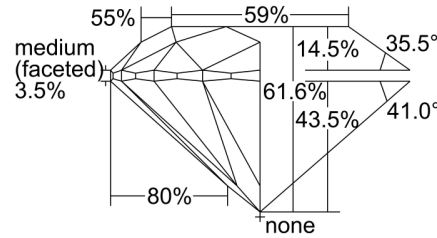

GIA NATURAL DIAMOND GRADING REPORT

July 09, 2024
GIA Report Number 1499875150
Shape and Cutting Style ..... Round Brilliant
Measurements ..... 6.68 - 6.70 x 4.12 mm

GRADING RESULTS

Carat Weight ..... 1.13 carat
Color Grade I
Clarity Grade VVS2
Cut Grade ..... Excellent

ADDITIONAL GRADING INFORMATION

Polish ..... Excellent
Symmetry ..... Excellent
Fluorescence ..... None
Inscription(s): GIA 1499875150

PROPORTIONS

Profile to actual proportions